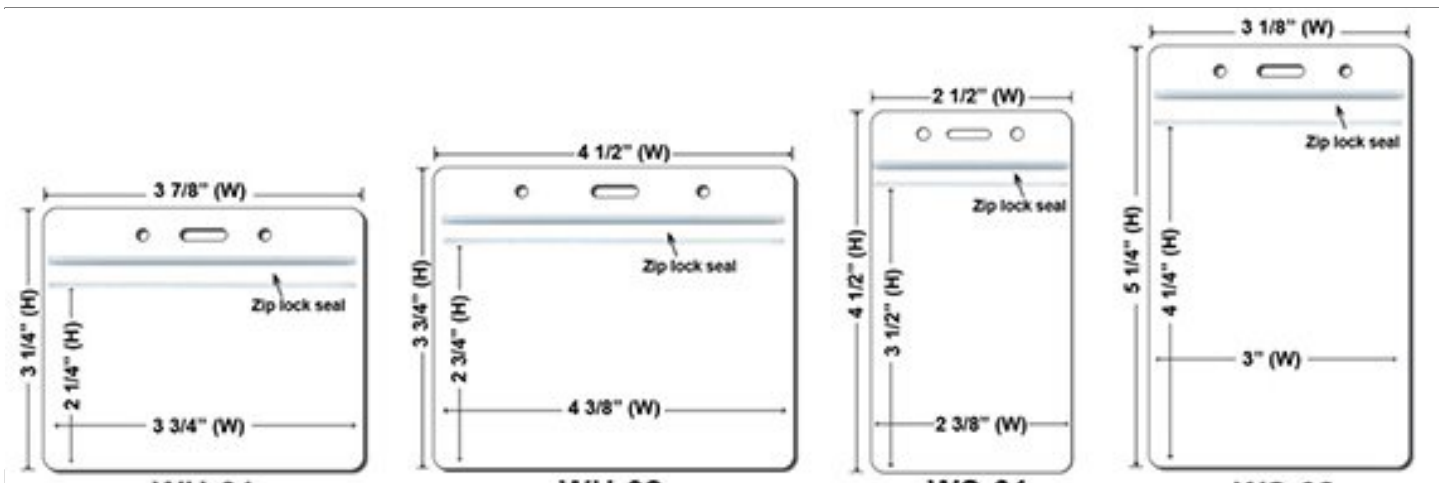

BreakaWay

Cell Phone Attachment

**Lanyard stitching Options
(Price On a P)**

Plastic Badge Holders(Price On a P)

Qty	WH1001	500	1000-02	2000	5000-01	10000	W25000
WS-01	\$0.75	\$0.55	\$0.50	\$0.43	\$0.38	\$0.34	\$0.30
WS-02	\$0.75	\$0.55	\$0.50	\$0.43	\$0.38	\$0.34	\$0.30
WH-01	\$0.75	\$0.55	\$0.50	\$0.43	\$0.38	\$0.34	\$0.30
WH-02	\$0.75	\$0.55	\$0.50	\$0.43	\$0.38	\$0.34	\$0.30

Vertical & Horizontal Haux Leather Badge Holders(Price On a P)

Vertical Size -
2 4/5 inch W x 4 2/5 inch H

Horizontal Size -
4 2/5 inch W x 2 4/5 inch H

Qty	0 - 99	100	3000	5000
Price	\$1.64	\$1.56	\$1.56	\$1.56