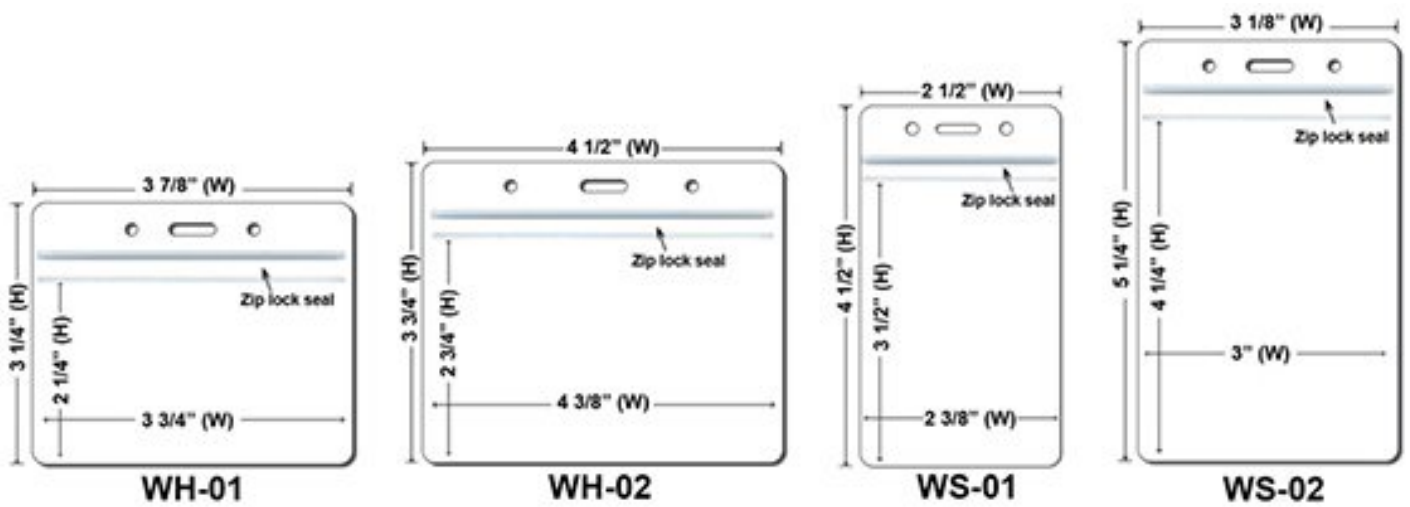

Qty	100	500	1000	2000	5000	10000	25000
WS-01	$0.75	$0.55	$0.50	$0.43	$0.38	$0.34	$0.30
WS-02	$0.75	$0.55	$0.50	$0.43	$0.38	$0.34	$0.30
WH-01	$0.75	$0.55	$0.50	$0.43	$0.38	$0.34	$0.30
WH-02	$0.75	$0.55	$0.50	$0.43	$0.38	$0.34	$0.30