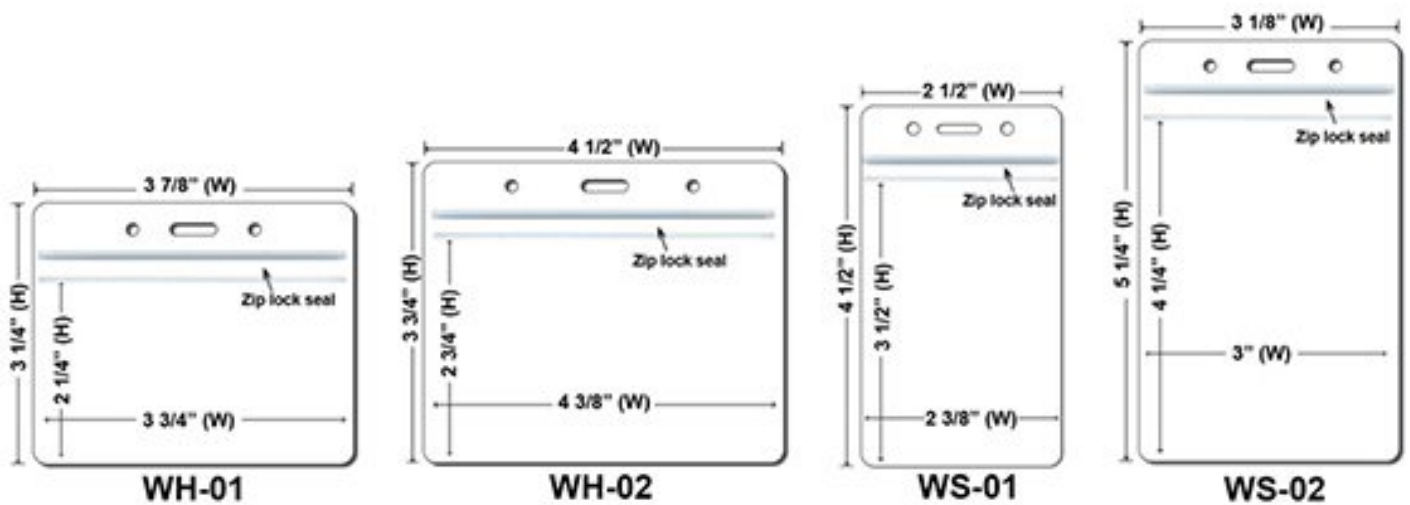

PROMOTION
Your Brand, Printed Right.

3/4 inch Woven Lanyard

Product #	WV984-3/4 inch
Material	Polyester
Imprint	Woven
Additional Options	<p>Non-stock Lanyard Colors (PMS): \$160(P) Add Individual Bag: \$0.08/ each (P) Second clip attachment on lanyards: \$0.40/each(P) (CL-01 to CL-05) Second clip attachment on lanyards: \$0.80/each(P) (CL-06 to CL-09) Custom Packaging: Setup - \$380(P) & Runcharge - \$0.16/each(P)(For Eg:- 10000 bands : packed in 50 in each bag) Digital Proof: \$20(P)(Required) Add metal crimp - \$0.10(P)/each Imprint area of ID reel is around 20mm on diameter. View Printable Size Chart:Click Here</p>
Prices Include	<p>FREEShipping FREESet-up</p>
Color	<p>Additional color will count as a separate order. View PMS Colors (click here for PMS color chart)</p>

Carabiner Keychain Attachments(Price On a P)

Extra Options(Price On a P)

Buckle Release

BreakaWay

Cell Phone Attachment

**Lanyard stitching Options
(Price On a P)**

Plastic Badge Holders(Price On a P)

Qty	100	500	1000	2000	5000	10000	25000
-----	-----	-----	------	------	------	-------	-------

WS-01	\$0.75	\$0.55	\$0.50	\$0.43	\$0.38	\$0.34	\$0.30
WS-02	\$0.75	\$0.55	\$0.50	\$0.43	\$0.38	\$0.34	\$0.30
WH-01	\$0.75	\$0.55	\$0.50	\$0.43	\$0.38	\$0.34	\$0.30
WH-02	\$0.75	\$0.55	\$0.50	\$0.43	\$0.38	\$0.34	\$0.30