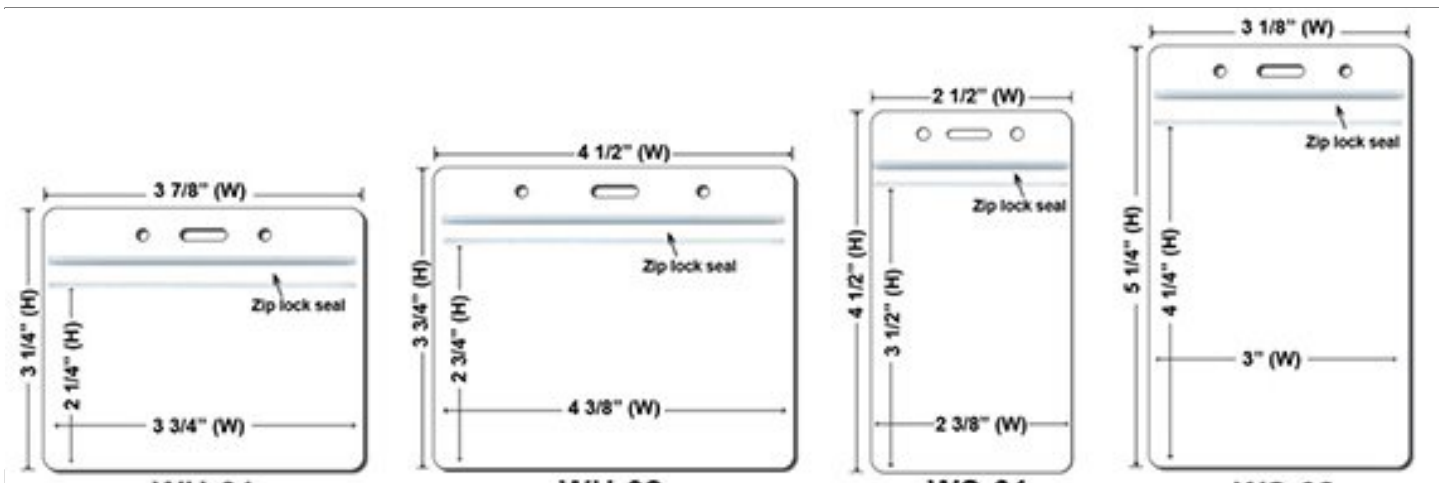

Qty	WH1001	500	1000-02	2000	5000-01	10000	W2500
WS-01	$0.75	$0.55	$0.50	$0.43	$0.38	$0.34	$0.30
WS-02	$0.75	$0.55	$0.50	$0.43	$0.38	$0.34	$0.30
WH-01	$0.75	$0.55	$0.50	$0.43	$0.38	$0.34	$0.30
WH-02	$0.75	$0.55	$0.50	$0.43	$0.38	$0.34	$0.30