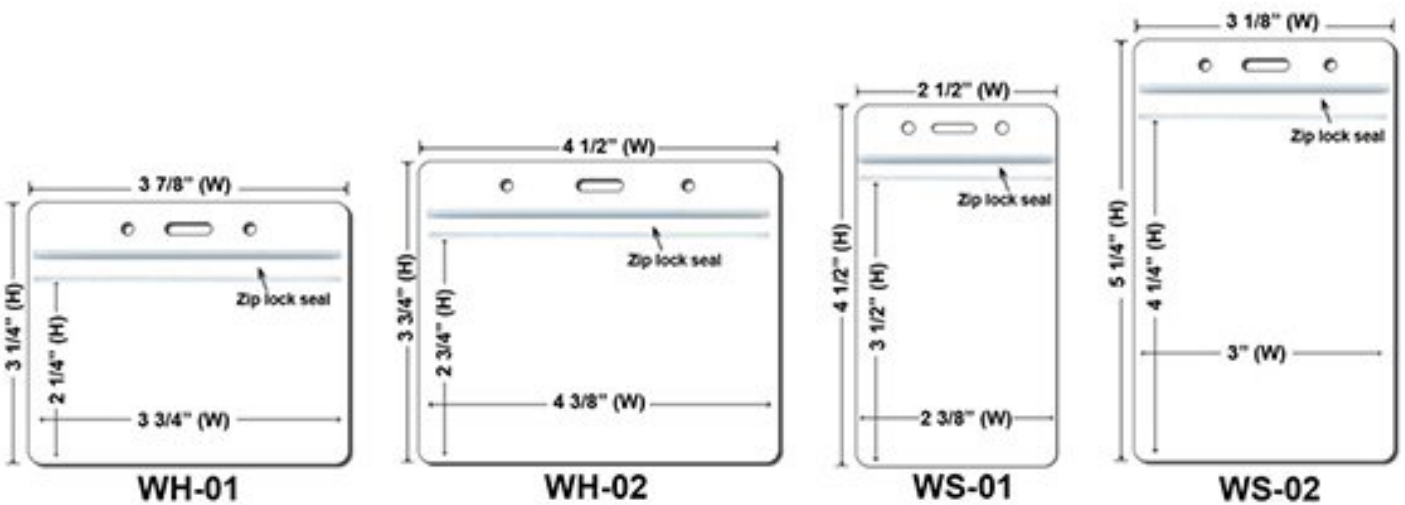

Buckle Release

BreakaWay

Cell Phone Attachment

**Lanyard stitching Options  
(Price On a P)**

**Plastic Badge Holders(Price On a P)**

Qty	100	500	1000	2000	5000	10000	25000
-----	-----	-----	------	------	------	-------	-------

<b>WS-01</b>	\$0.75	\$0.55	\$0.50	\$0.43	\$0.38	\$0.34	\$0.30
<b>WS-02</b>	\$0.75	\$0.55	\$0.50	\$0.43	\$0.38	\$0.34	\$0.30
<b>WH-01</b>	\$0.75	\$0.55	\$0.50	\$0.43	\$0.38	\$0.34	\$0.30
<b>WH-02</b>	\$0.75	\$0.55	\$0.50	\$0.43	\$0.38	\$0.34	\$0.30

**Vertical & Horizontal Haux Leather Badge Holders(Price On a P)**

Vertical Size -  
2 4/5 inch W x 4 2/5 inch H

Horizontal Size -  
4 2/5 inch W x 2 4/5 inch H

<b>Qty</b>	<b>0 - 99</b>	<b>100</b>	<b>3000</b>	<b>5000</b>
<b>Price</b>	\$1.64	\$1.56	\$1.56	\$1.56