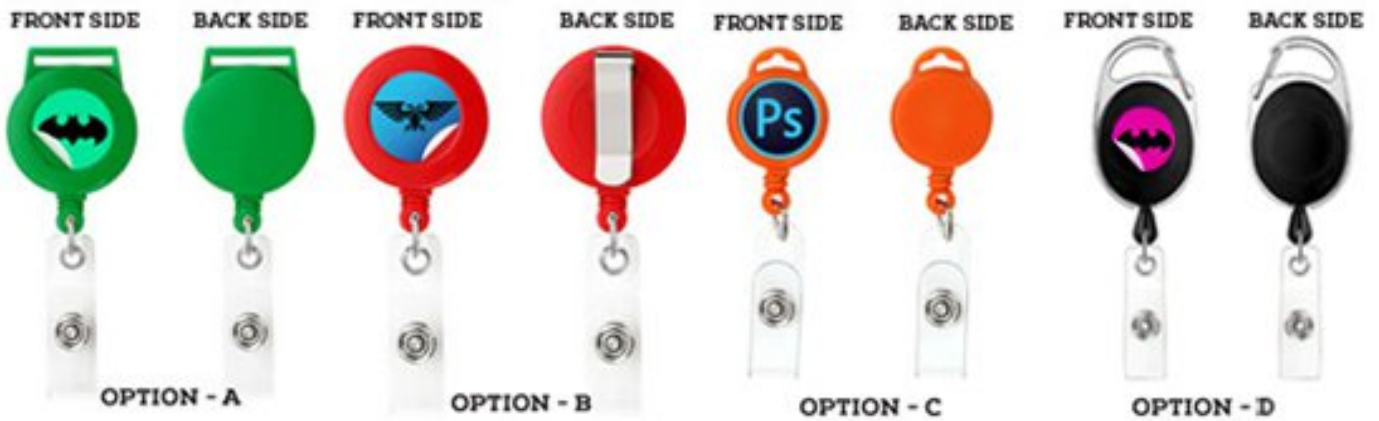

Aluminum Badge Holders(Price On a P)

Holder Size - 2 1/4 inch x 3 3/4 inch

Qty	0 - 99	100	3000	5000
Price	\$1.64	\$1.56	\$1.56	\$1.56

Glossy

PVC ID Cards(Price On a P)

Size / Qty	100	200	300	500	1000	3000	5000
2.12" x 3.38"	\$1.52	\$1.14	\$1.05	\$0.77	\$0.60	\$0.48	\$0.40
2.75" x 3.94"	\$1.70	\$1.40	\$1.22	\$1.14	\$0.99	\$0.93	\$0.86
3.15" x 4.72"	\$1.94	\$1.66	\$1.48	\$1.30	\$1.18	\$1.08	\$0.98
3.54" x 5.12"	\$2.02	\$1.84	\$1.72	\$1.58	\$1.44	\$1.34	\$1.24
3.94" x 5.51"	\$2.46	\$2.16	\$2.04	\$1.84	\$1.82	\$1.72	\$1.62

Buckle Release
.30 / Each

Buckle Release

Safety Breakaway
.20 / Each

BreakAway

Cell Phone Attachment
.40 / Each

Cell Phone Attachment

ID Reels(Price On a P)

available in various colors