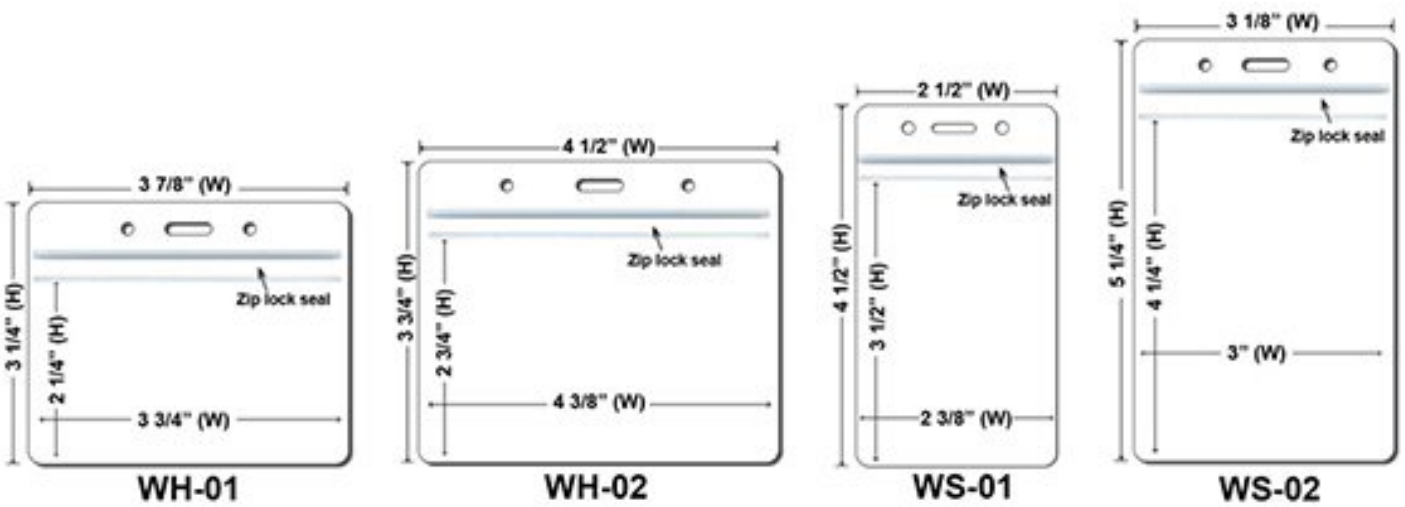

Buckle Release

**Safety
Breakaway**
.20 / Each

Breakaway

**Cell Phone
Attachment**
.40 / Each

Cell Phone Attachment

**Lanyard stitching Options
(Price On a P)**

Plastic Badge Holders(Price On a P)

Qty	100	500	1000	2000	5000	10000	25000
WS-01	\$0.75	\$0.55	\$0.50	\$0.43	\$0.38	\$0.34	\$0.30
WS-02	\$0.75	\$0.55	\$0.50	\$0.43	\$0.38	\$0.34	\$0.30
WH-01	\$0.75	\$0.55	\$0.50	\$0.43	\$0.38	\$0.34	\$0.30
WH-02	\$0.75	\$0.55	\$0.50	\$0.43	\$0.38	\$0.34	\$0.30

Vertical & Horizontal Haux Leather Badge Holders(Price On a P)

Vertical Size -
2 4/5 inch W x 4 2/5 inch H

Horizontal Size -
4 2/5 inch W x 2 4/5 inch H

Qty	0 - 99	100	3000	5000
Price	\$1.64	\$1.56	\$1.56	\$1.56