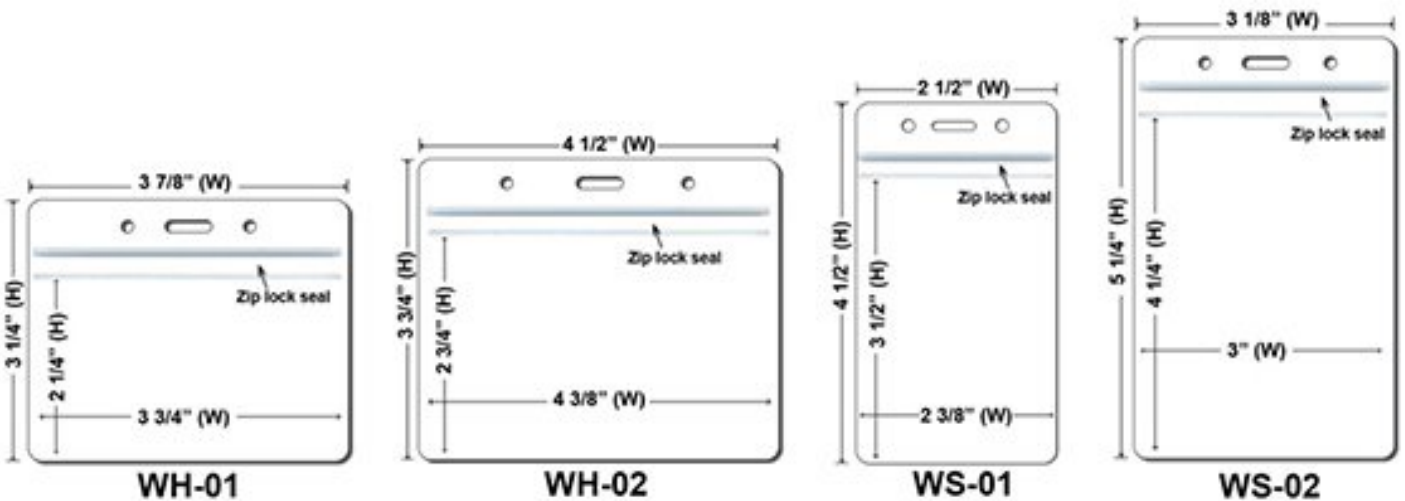

Buckle Release

BreakaWay

Cell Phone Attachment

Lanyard stitching Options
(Price On a P)

Plastic Badge Holders(Price On a P)

Qty	100	500	1000	2000	5000	10000	25000
WS-01	\$0.75	\$0.55	\$0.50	\$0.43	\$0.38	\$0.34	\$0.30
WS-02	\$0.75	\$0.55	\$0.50	\$0.43	\$0.38	\$0.34	\$0.30
WH-01	\$0.75	\$0.55	\$0.50	\$0.43	\$0.38	\$0.34	\$0.30
WH-02	\$0.75	\$0.55	\$0.50	\$0.43	\$0.38	\$0.34	\$0.30

Vertical & Horizontal Haux Leather Badge Holders(Price On a P)

Vertical Size -
2 4/5 inch W x 4 2/5 inch H

Horizontal Size -
4 2/5 inch W x 2 4/5 inch H

Qty	0 - 99	100	3000	5000
Price	\$1.64	\$1.56	\$1.56	\$1.56