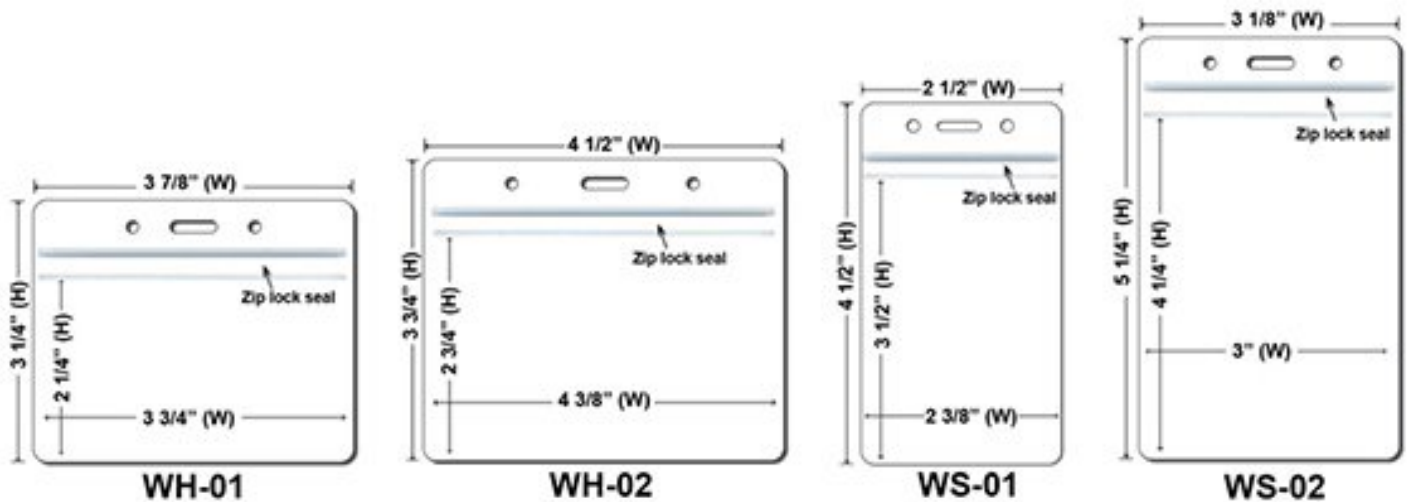

Buckle Release

BreakaWay

Cell Phone Attachment

**Lanyard stitching Options  
(Price On a P)**

**Plastic Badge Holders(Price On a P)**

| Qty   | 100    | 500    | 1000   | 2000   | 5000   | 10000  | 25000  |
|-------|--------|--------|--------|--------|--------|--------|--------|
| WS-01 | \$0.75 | \$0.55 | \$0.50 | \$0.43 | \$0.38 | \$0.34 | \$0.30 |

|              |        |        |        |        |        |        |        |
|--------------|--------|--------|--------|--------|--------|--------|--------|
| <b>WS-02</b> | \$0.75 | \$0.55 | \$0.50 | \$0.43 | \$0.38 | \$0.34 | \$0.30 |
| <b>WH-01</b> | \$0.75 | \$0.55 | \$0.50 | \$0.43 | \$0.38 | \$0.34 | \$0.30 |
| <b>WH-02</b> | \$0.75 | \$0.55 | \$0.50 | \$0.43 | \$0.38 | \$0.34 | \$0.30 |