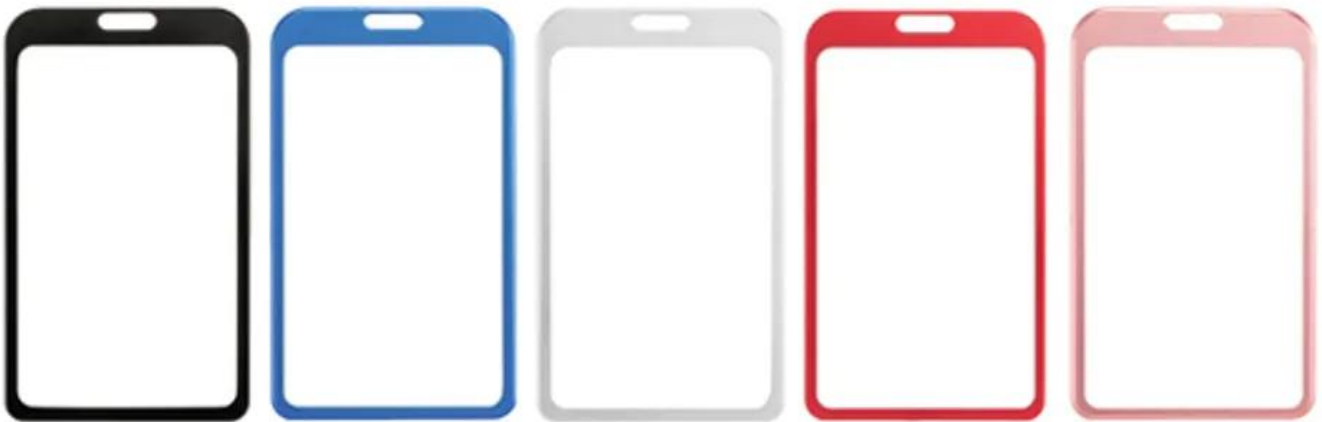

Aluminum Badge Holders(Price On a P)

Holder Size - 2 1/4 inch x 3 3/4 inch

Qty	0 - 99	100	3000	5000
Price	$1.64	$1.56	$1.56	$1.56