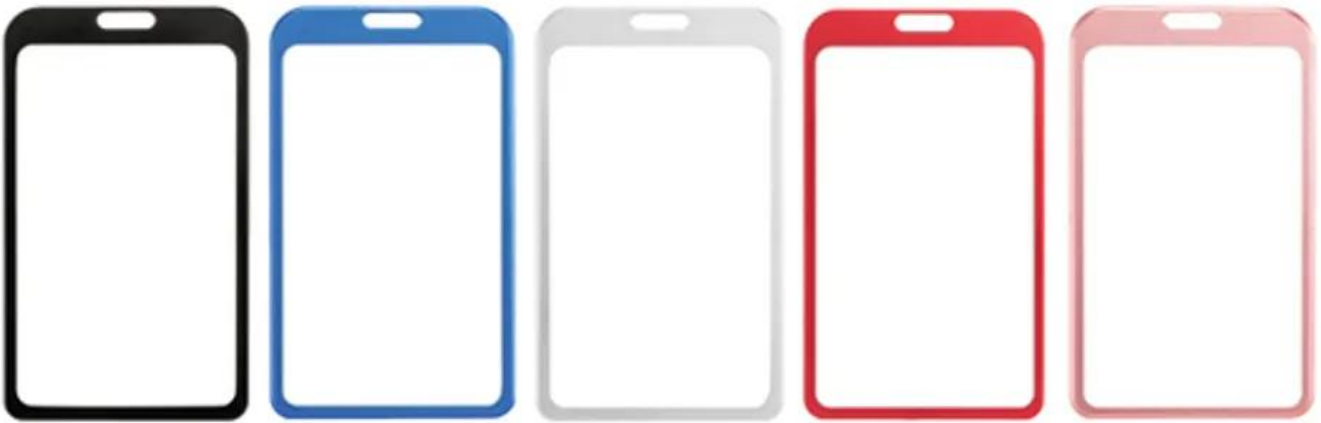

Aluminum Badge Holders(Price On a P)

Holder Size - 2 1/4 inch x 3 3/4 inch

Qty	0 - 99	100	3000	5000
Price	$1.64	$1.56	$1.56	$1.56