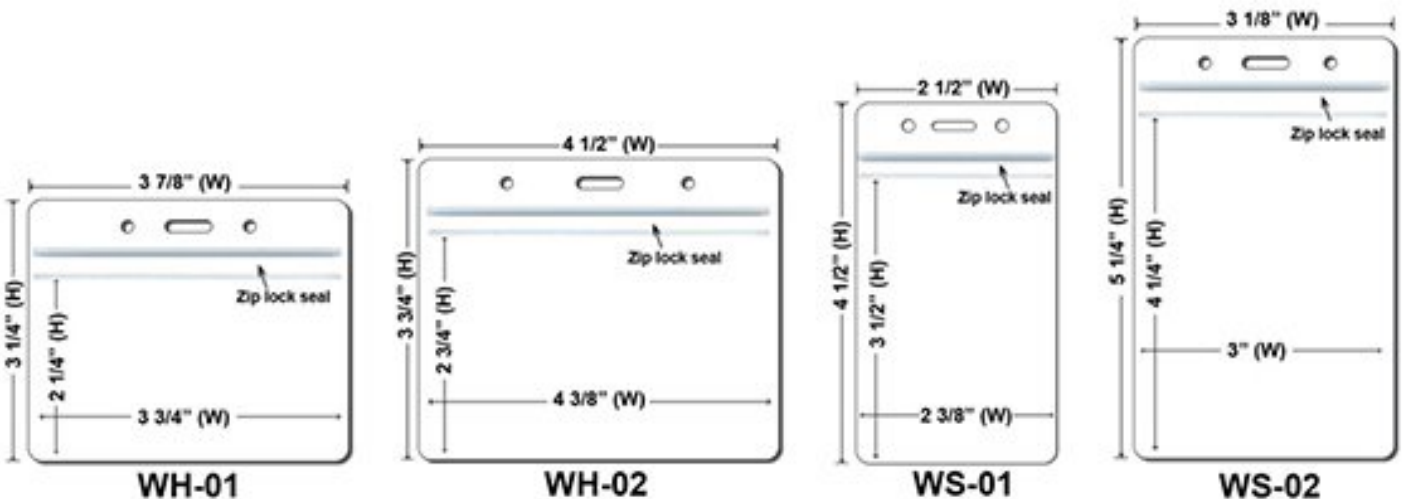

(+\$0.18)

(+\$0.18)

Sewing

Metal Nail

Metal Clip

Metal Bead

Length Adjuster

Plastic Badge Holders(Price On a P)