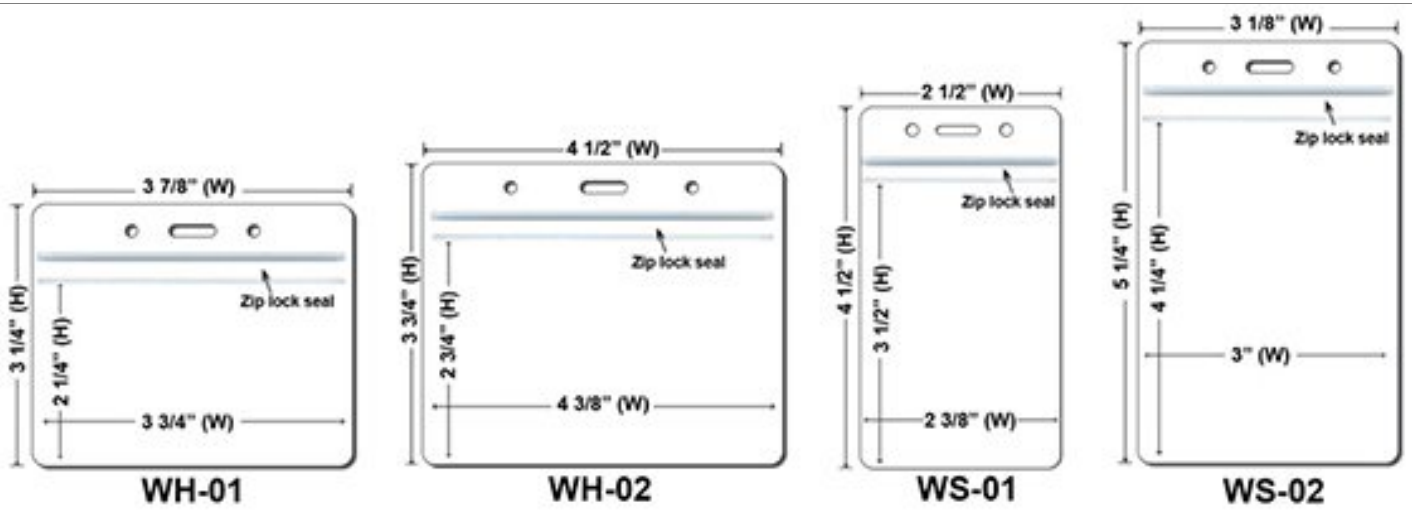

BreakaWay

Cell Phone Attachment

**Lanyard stitching Options
(Price On a P)**

Plastic Badge Holders(Price On a P)

Qty	100	500	1000	2000	5000	10000	25000
WS-01	\$0.75	\$0.55	\$0.50	\$0.43	\$0.38	\$0.34	\$0.30
WS-02	\$0.75	\$0.55	\$0.50	\$0.43	\$0.38	\$0.34	\$0.30
WH-01	\$0.75	\$0.55	\$0.50	\$0.43	\$0.38	\$0.34	\$0.30
WH-02	\$0.75	\$0.55	\$0.50	\$0.43	\$0.38	\$0.34	\$0.30

Vertical & Horizontal Haux Leather Badge Holders(Price On a P)

Vertical Size -
2 4/5 inch W x 4 2/5 inch H

Horizontal Size -
4 2/5 inch W x 2 4/5 inch H

Qty	0 - 99	100	3000	5000
Price	\$1.64	\$1.56	\$1.56	\$1.56