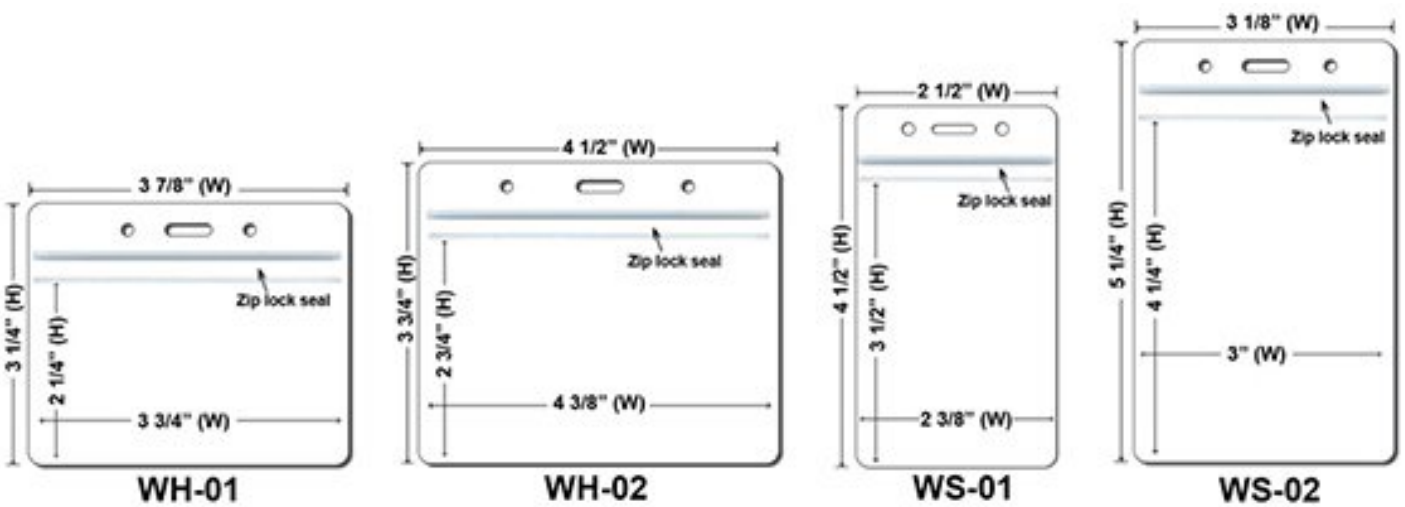

BreakaWay

Cell Phone Attachment

**Lanyard stitching Options
(Price On a P)**

Plastic Badge Holders(Price On a P)

QTY	100-499	500-999	1000-1999	2000-4999	5000-9999	10000	25000
WS-01	\$1.14	\$0.60	\$0.52	\$0.48	\$0.44	\$0.42	\$0.40