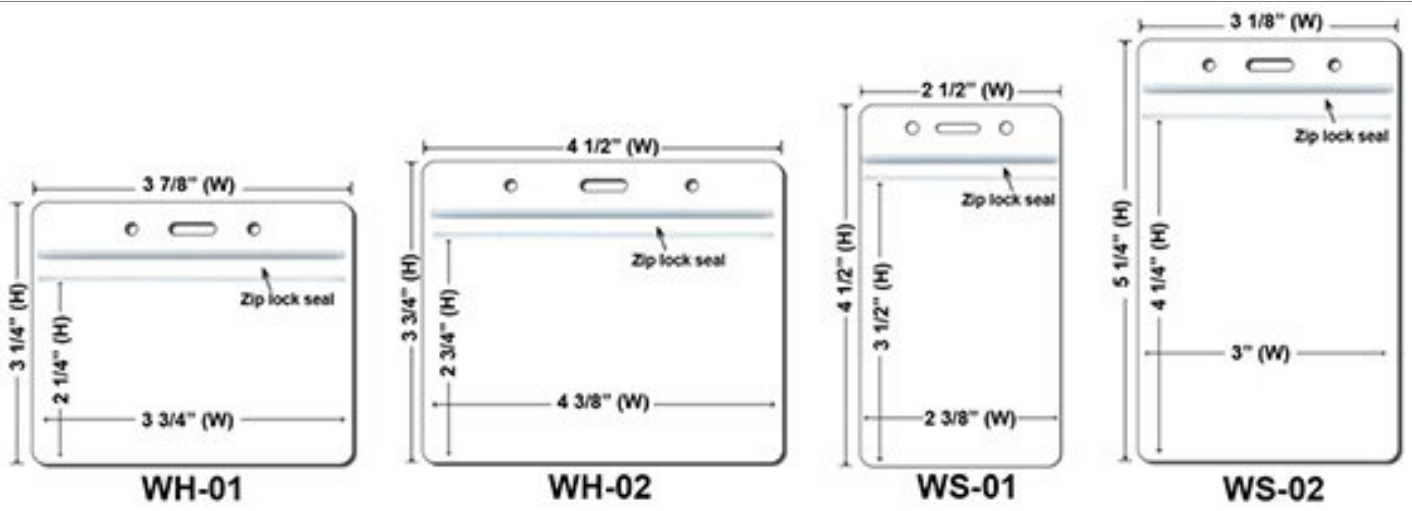

BreakaWay

Cell Phone Attachment

**Lanyard stitching Options
(Price On a P)**

Plastic Badge Holders(Price On a P)

| QTY | 100-499 | 500-999 | 1000-1999 | 2000-4999 | 5000-9999 | 10000 | 25000 |
|-------|---------|---------|-----------|-----------|-----------|--------|--------|
| WS-01 | \$1.14 | \$0.60 | \$0.52 | \$0.48 | \$0.44 | \$0.42 | \$0.40 |
| WS-02 | \$1.14 | \$0.60 | \$0.52 | \$0.48 | \$0.44 | \$0.42 | \$0.40 |
| WH-01 | \$1.14 | \$0.60 | \$0.52 | \$0.48 | \$0.44 | \$0.42 | \$0.40 |
| WH-02 | \$1.14 | \$0.60 | \$0.52 | \$0.48 | \$0.44 | \$0.42 | \$0.40 |